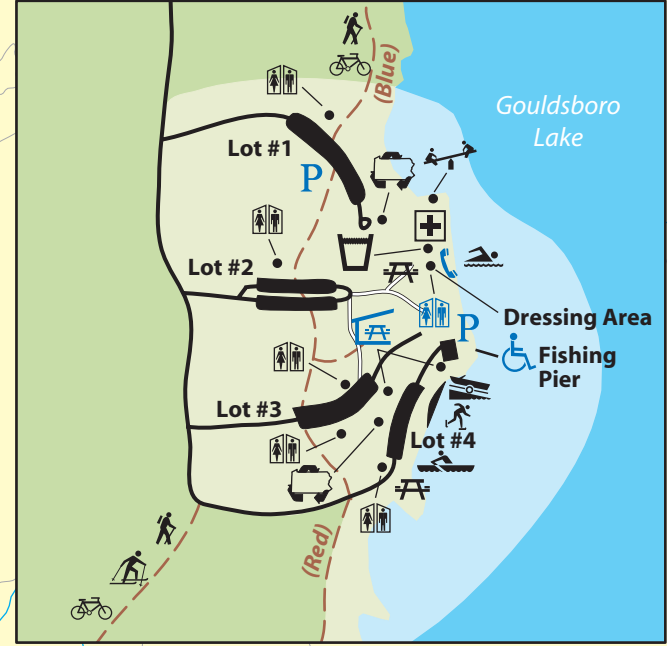

# TOBYHANNA & GOULDSBORO STATE PARKS

ENLARGEMENT OF GOULDSBORO DAY USE AREA

ENLARGEMENT OF TOBYHANNA DAY USE AREA

SCALE: 1" = APPROX. 0.44 MILE

## TRAIL INFORMATION

- Hiking Trail
- Cross-country Skiing
- Bicycle Trail
- Snowmobile Trail

- Park Office
- Blue Symbols Mean Accessible
- Public Phone
- First Aid
- Parking
- Restrooms
- Water
- Amphitheatre
- Picnic Area
- Picnic Pavilion
- Play Area
- Beach
- Ice Skating
- Boat Rental
- Boat Launch & Mooring
- Camping
- Organized Group Tenting
- Sanitary Dump Station
- Recycling/Trash
- Unpaved Road
- State Park No Hunting
- State Park Hunting
- No Hunting
- CONTOURS ARE ON 50 FT. INTERVALS