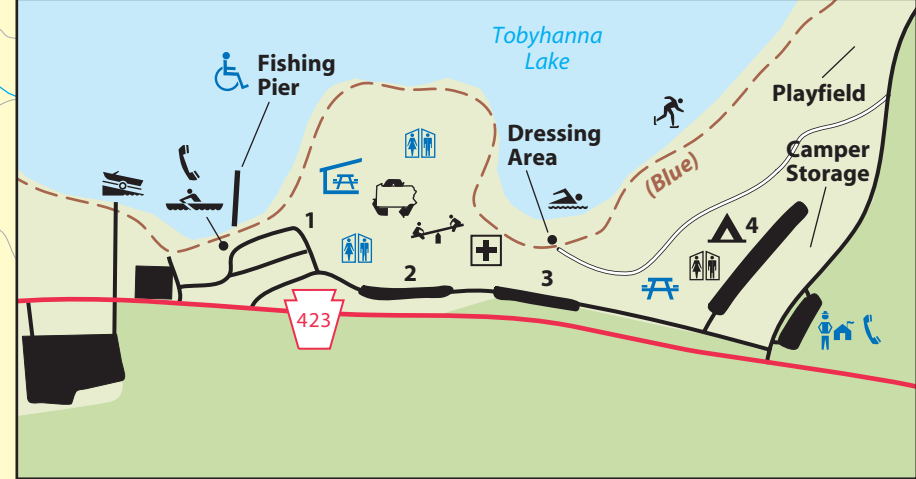

# TOBYHANNA & GOULDSBORO STATE PARKS

ENLARGEMENT OF GOULDSBORO DAY USE AREA

ENLARGEMENT OF TOBYHANNA DAY USE AREA

SCALE: 1" = APPROX. 0.44 MILE

## TRAIL INFORMATION

- Hiking Trail
- Cross-country Skiing
- Bicycle Trail
- Snowmobile Trail

- Park Office
- Blue Symbols Mean Accessible
- Public Phone
- First Aid
- Parking
- Restrooms
- Water
- Amphitheatre
- Picnic Area
- Picnic Pavilion
- Play Area
- Beach
- Ice Skating
- Boat Rental
- Boat Launch & Mooring
- Camping
- Organized Group Tenting
- Sanitary Dump Station
- Recycling/Trash
- Unpaved Road
- State Park No Hunting
- State Park Hunting
- No Hunting
- CONTOURS ARE ON 50 FT. INTERVALS